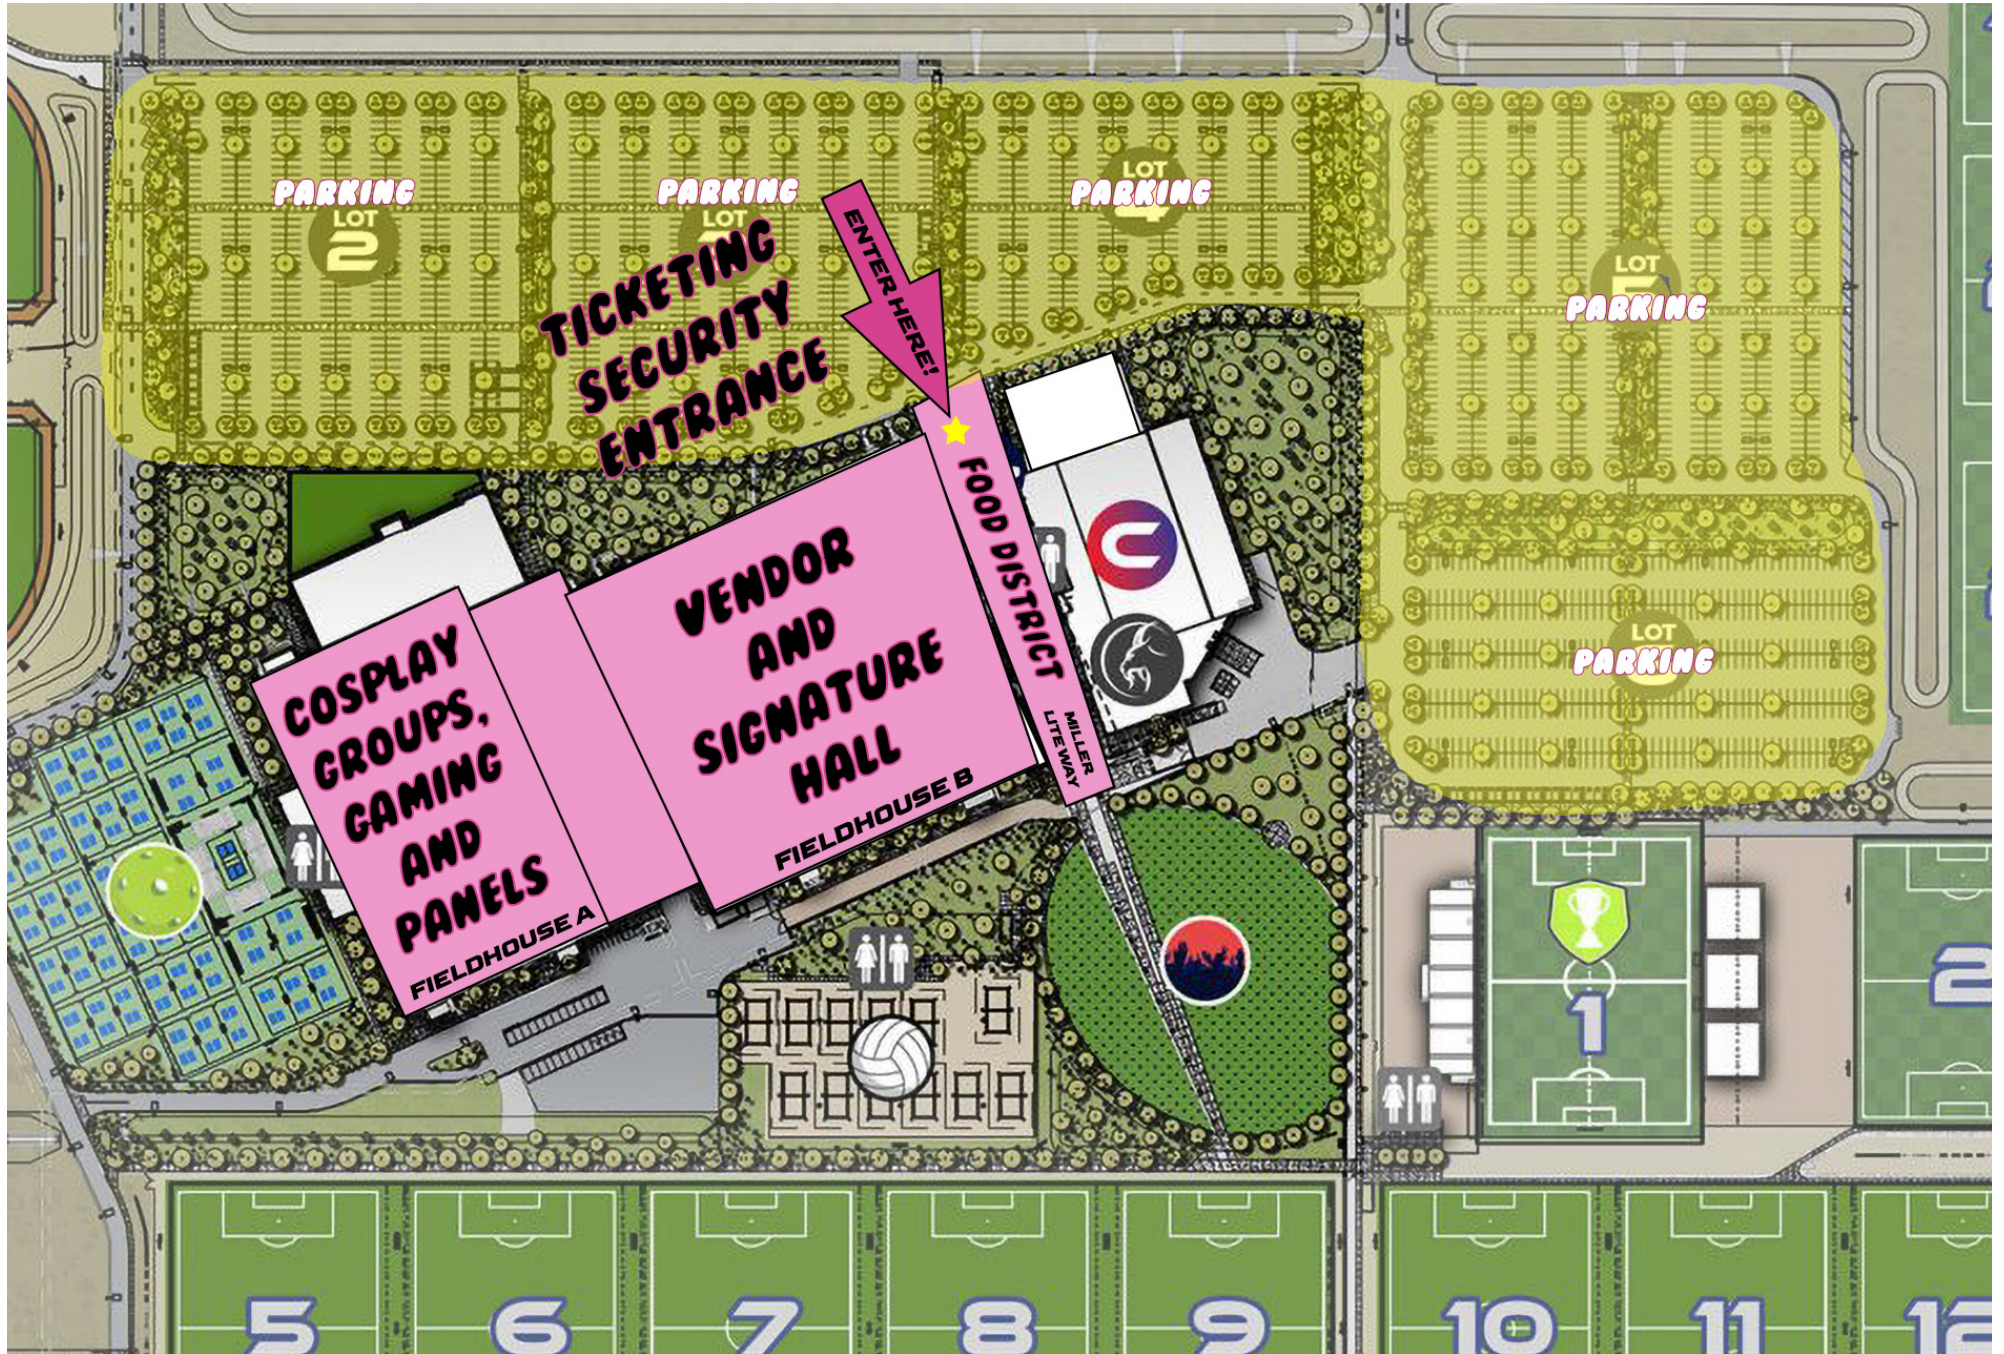

Sunday, Oct. 29

-  **9 AM - 10 AM:**
Early access (VIP only)
-  **10 AM:**
Doors open!
-  **6 PM:**
UwU Con closes –
See you next year!

VENUE MAP

VENUE MAP: FIELDHOUSE A

COSPLAY ACTIVITIES, GAMING,
PANELS, RAVE (SATURDAY NIGHT)