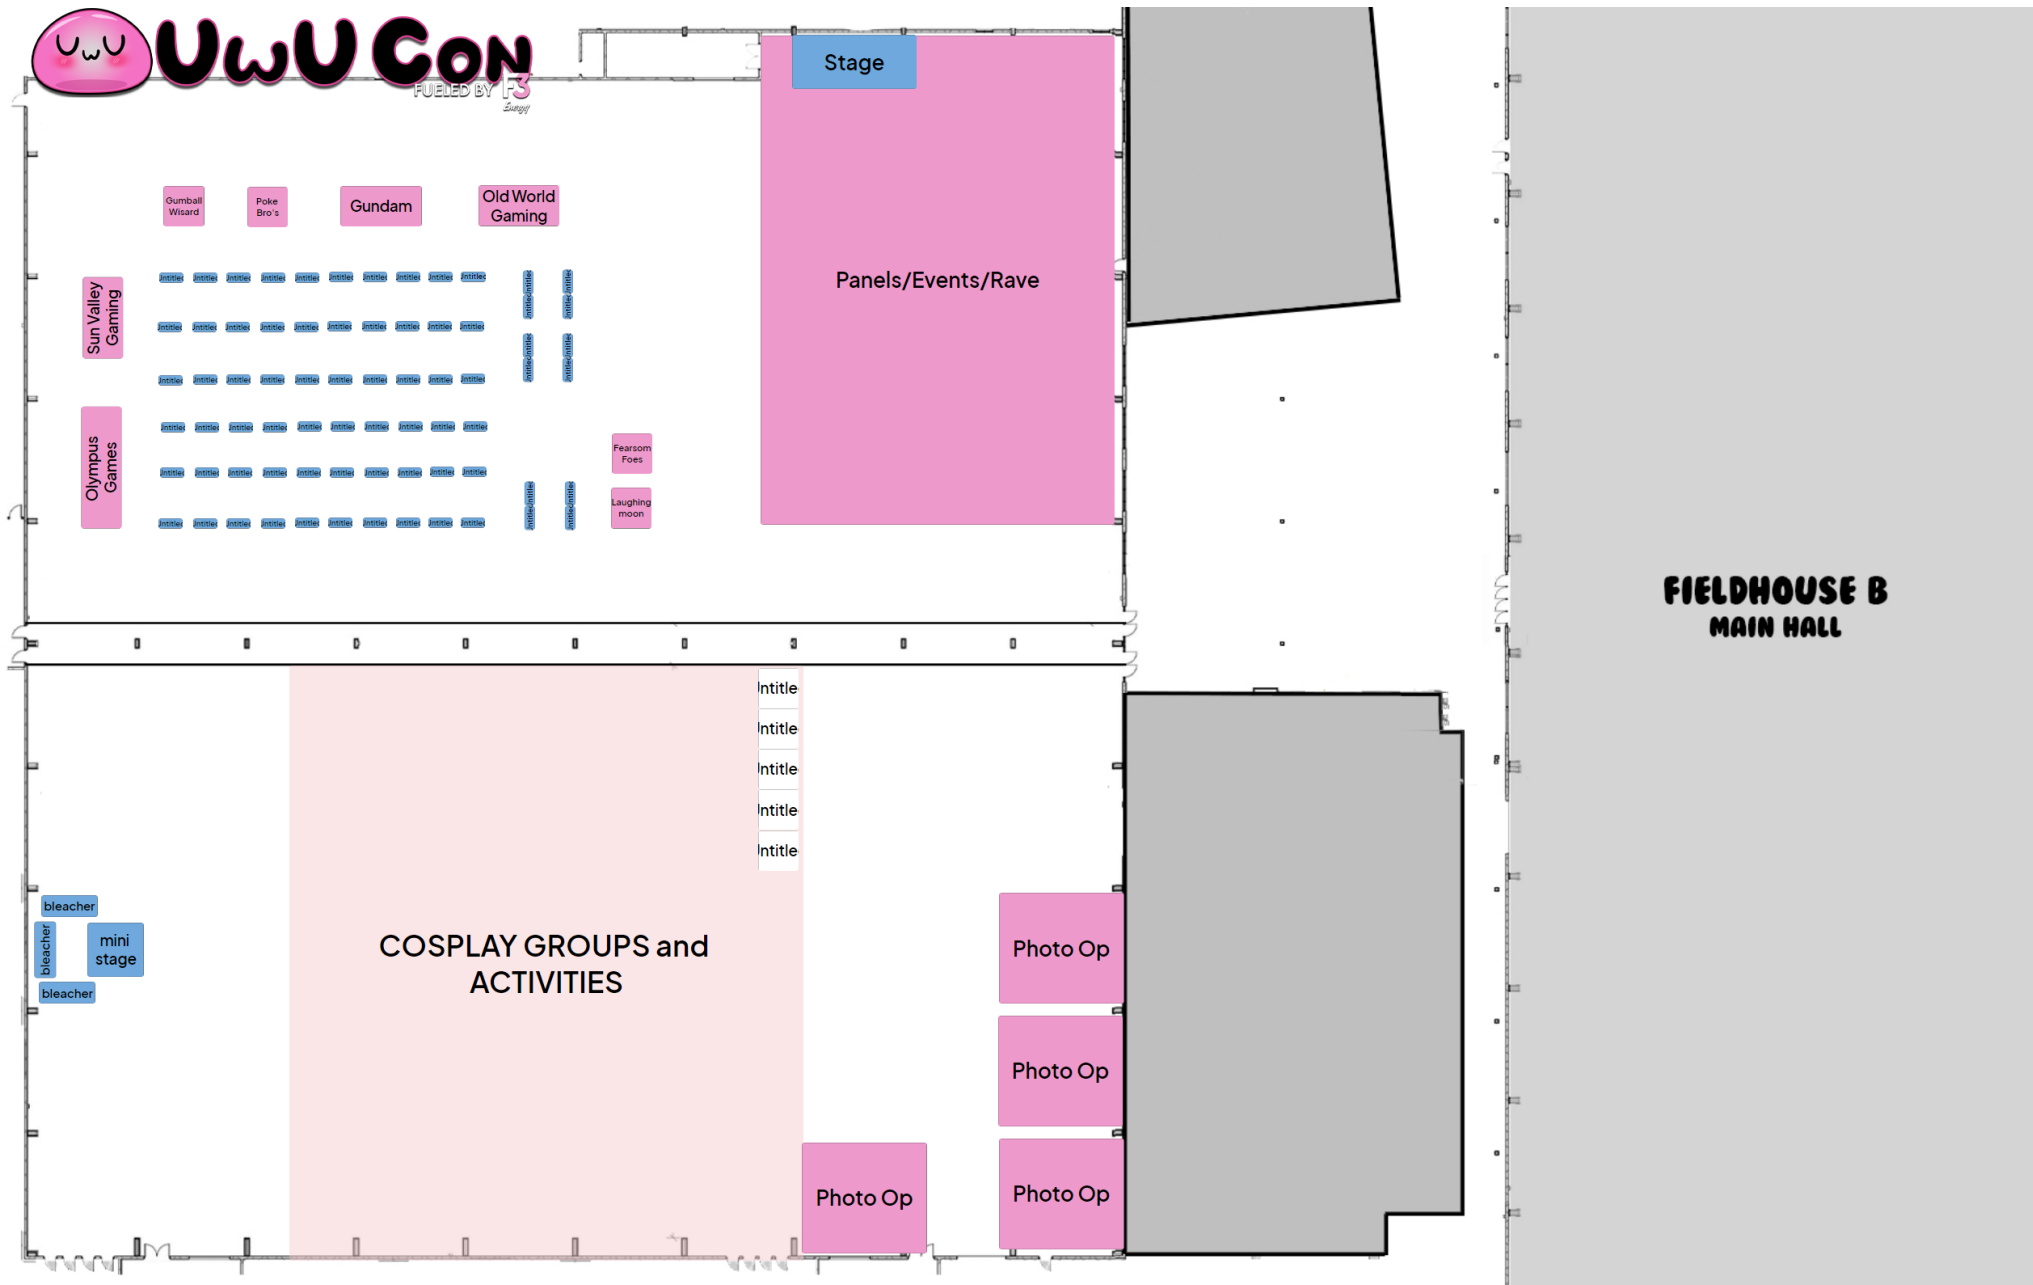

Sunday, Oct. 29

-  **9 AM - 10 AM:**
Early access (VIP only)
-  **10 AM:**
Doors open!
-  **6 PM:**
UwU Con closes –
See you next year!

VENUE MAP

VENUE MAP: FIELDHOUSE A

COSPLAY ACTIVITIES, GAMING,
PANELS, RAVE (SATURDAY NIGHT)